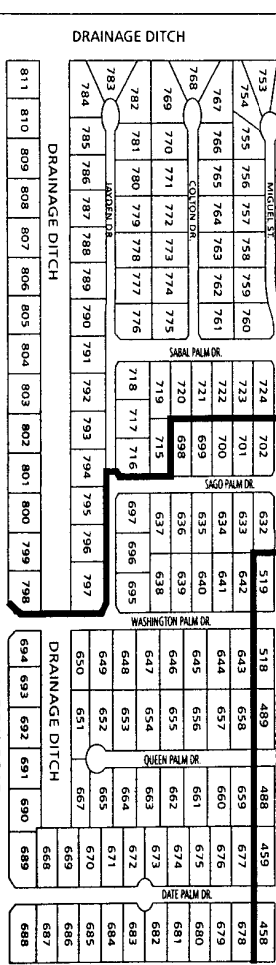

Sales Office

Dr. Javier Saenz
Middle School

La Joya ISD

William J. Clinton
Elementary

NORTE, PHASE 3

NORTE, PHASES 1 & 2

PHASE 2

PHASE 1

PHASE 4

PHASE 5

PHASE 6

PHASE 8

PHASE 9

MILE 5 1/2 ROAD

MILE 5 1/2 ROAD

7 MILE LINE (FM 2221)

7 MILE LINE (FM 2221)

PHASE 7

PHASE 3

PHASE 9

PHASE 2

PHASE 7

PHASE 3

PHASE 9