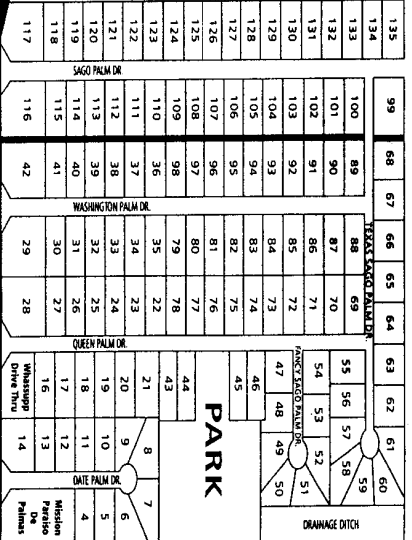

Sales Office

Dr. Javier Saenz
Middle School

La Joya ISD

William J. Clinton
Elementary

NORTE, PHASE 3

NORTE, PHASES 1 & 2

PHASE 2

PHASE 1

PHASE 4

PHASE 5

PHASE 6

PHASE 8

PHASE 9

MILE 5 1/2 ROAD

MILE 5 1/2 ROAD

7 MILE LINE (FM 2221)

PARK